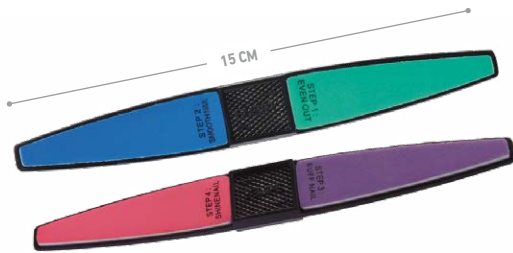

Lima pulidora varios colores. 320/600/3000
Polishing nail file several colors. 320/600/3000

BFMAN40003

P.V.P. ▶ **0,90€**

UNIT. 1 BOX. 30

Paso 1: nivelar/alisar Step 1: level/straighten
Paso 2: limar Step 2: to file
Paso 3: pulir Step 3: to polish
Paso 4: abrillantar Step 4: to shine