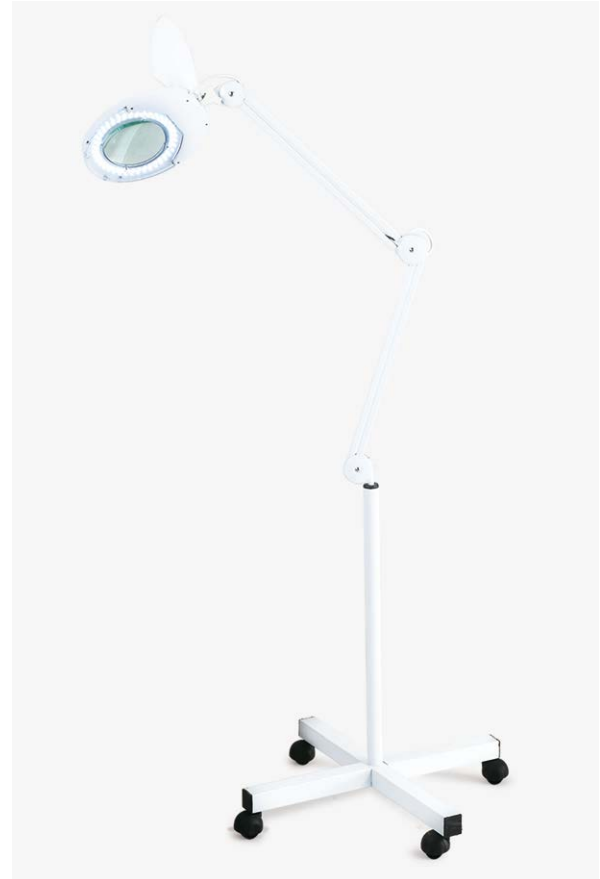

Magnifying

LÁMPARA DE AUMENTO CON PIE

MAGNIFYING LAMP WITH FOOT

MAGNIFYING 5 DIOPTRÍAS
BFEST41386

P.V.P. ▶ 89,20€

UNIT	BOX
1	1

BOMBILLA UVA 22 W
UV BULB 22 W

BOMBILLA UVA 22 W
BFREP20147

P.V.P. ▶ 9,60€

UNIT	BOX
1	1

MÁQUINA · MACHINE 76 - 174 CM HEIGHT
LENTE · GLASS Ø11,5 CM DIAMETER

Lámpara de aumento con brazo móvil giro de 180°. Aumento de 5 dioptrías. Lámpara fluorescente circular, para una luz más clara.

Magnifying lamp with movable arm and turn of 180°. Magnification of 5 diopters. Circular fluorescent lamp for clearer light.

12 W	5,9 KG	220-240 V

- Potencia: 12 W.
- Peso: 5,9 kg.
- Voltaje: 220 - 240 V.
- Frecuencia: 50/60 Hz.
- Aumento: 5 dioptrías.
- Luz LED de 12 W.

- Power: 12 W.
- Weight: 5,9 kg.
- Voltage: 220 - 240 V.
- Frequency: 50/60 Hz.
- Magnification: 5 diopters.
- 12 W LED light.