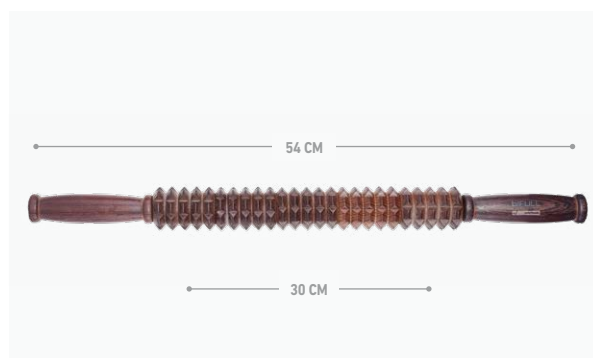

Due to its shape and arrangement of the wheels, it specializes in deep intensity massages for muscle strains or deep localized fats in areas such as the abdomen, back and buttocks.

RODILLO MASAJEADOR ESTRIADO · GROOVED MASSAGE ROLLER