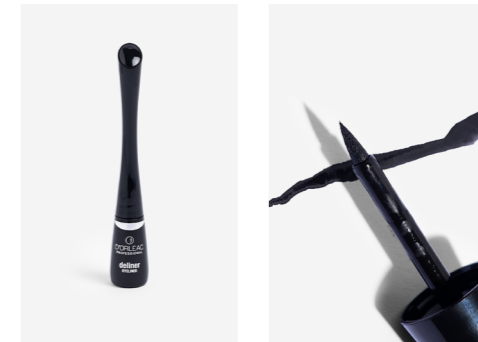

EYELINER

DELINEAR Y RESALTAR LOS OJOS, CREANDO
CONTORNOS DEFINIDOS Y REALZANDO SU FORMA.

OUTLINE AND HIGHLIGHT THE EYES, CREATING
DEFINED CONTOURS AND CREATING THEIR SHAPE.

REF.: XE6405229

NEGRO
BLACK