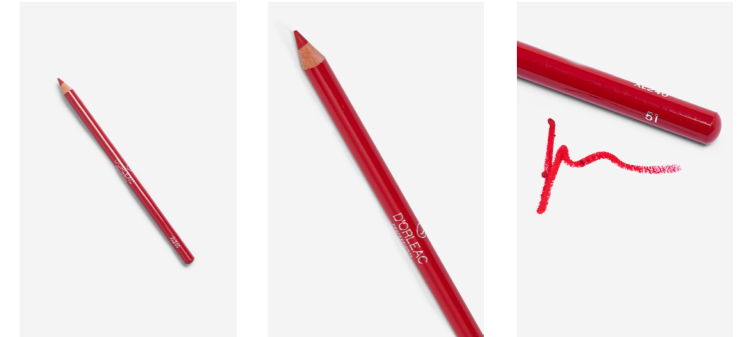

LIPLINER

LÁPIZ PERFILADOR DE LABIOS
LIP LINER PENCIL

INGREDIENTS: Isododecane, Dimethicone, Glyceril Behenate, Polybutene, Diisostearyl Malate, Trimethylsiloxy-silicate, Silica Dimethyl Silylate, Hydrogenated Polycyclopentadiene, Mica, Synthetic-Bees Wax, Distearidimonium Hectorie, Propylene Carbonate, Aroma (Flavor), Pentaerythrityl Tetra-Di-Butyl

REF.: XL24051

ROJO