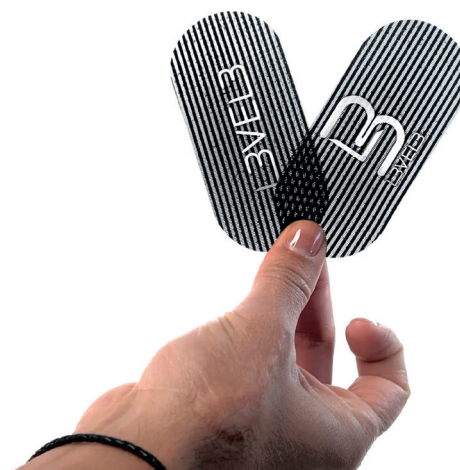

Multipurpose clips for sectioning and styling hair. Each side features two types of teeth with rounded edges. Their large sizes can handle all hair types, textures and thicknesses without tugging or tangles.

P.V.P. ▶ 6,90€

UNIT. 1 BOX. 12

HAIR GRIPS

SET DE SEPARADORES DE SECCIONES CON VELCRO · VELCRO HAIR GRIPS · 11,4 X 5 CM

PACK 4 UDS
L3VEL99551

Separadores de velcro para sujetar el cabello sin dañarlo. El velcro sujeta las secciones del cabello de forma ordenada y segura. Flexible, sin dientes que puedan dañar el cabello o enredarlo. Lavable y reutilizable.

Velcro hair grips for damage-free way to hold parted hair in place. Flexible, with no teeth that could damage hair or get tangled. Washable and reusable.

P.V.P. ▶ 3,90€

UNIT. 1 BOX. 40

VER VIDEO
Ver video